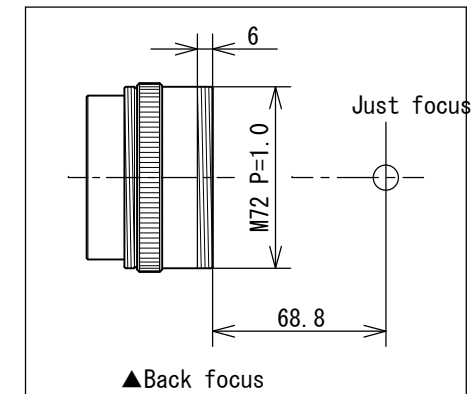

FC-100DZ FC-35 Reducer 0.66x System Chart

▼ Standard accessories

- 10. F-50.8AD [TKP19001]
- 14S. Eyepiece adapter Coupling (S) [TKP00103]
- 46. Eyepiece adapter (31.7) [TKP00101]

▼ Option Accessories

- 6. CAA (TSA-102) [TKA23200]
- 12. Eyepiece adapter (CCA-250) [TKP86005]
- 18L. FC-35 Reducer 0.66x [TKA19580]
- 30M. CA Ring 102 [TKA23202]
- 33G. T-mount mount DX-WR (EOS) [TKA01251]
- T-mount mount DX-WR (Nikon) [TKA01255]
- 34. DSLR
- 86. CCD
- 47. Eyepiece (31.7)