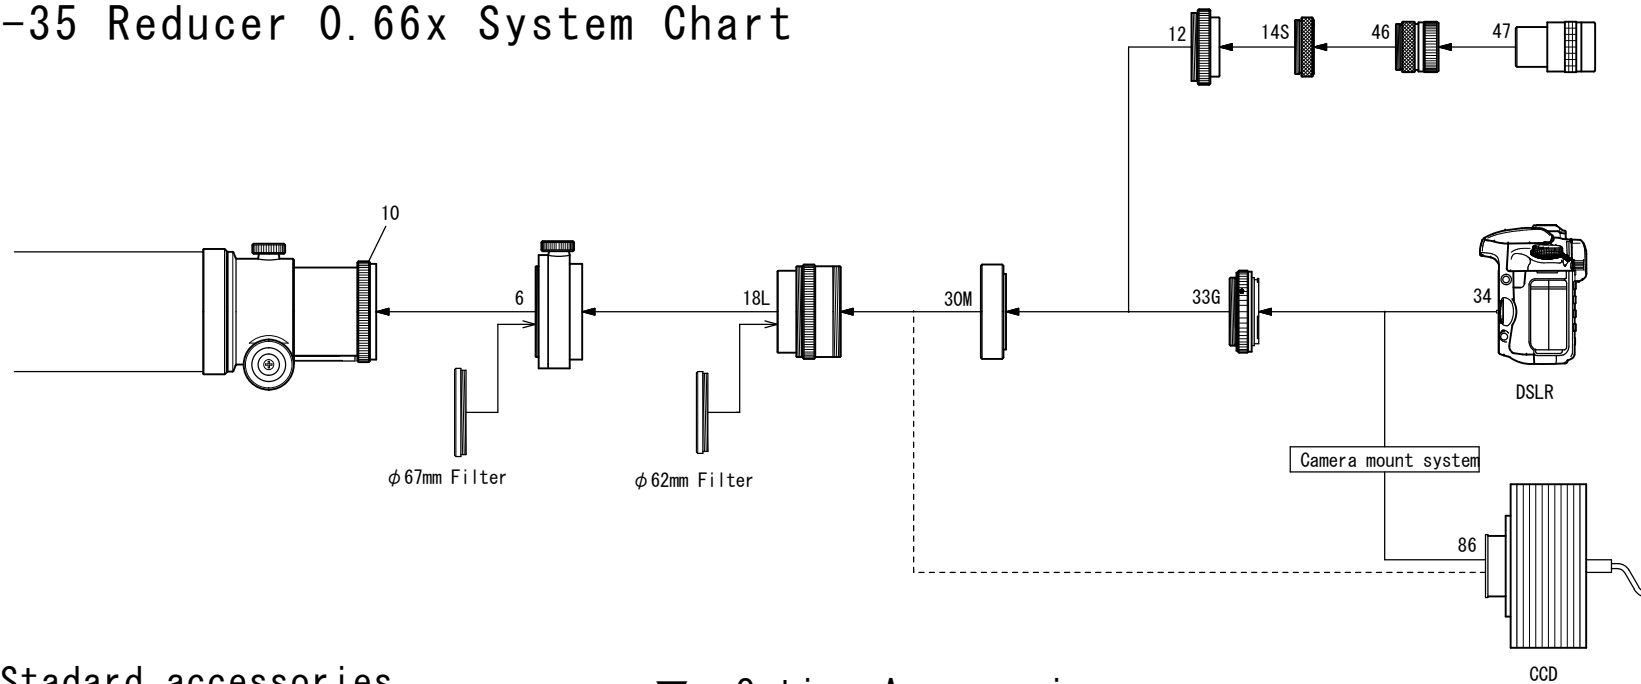

FC-100DZ FC-35 Reducer 0.66x System Chart

▼ Standard accessories

- 10. F-50.8AD [TKP19001]
- 14S. Eyepiece adapter Coupling (S) [TKP00103]
- 46. Eyepiece adapter (31.7) [TKP00101]

▼ Option Accessories

- 6. CAA (TSA-102) [TKA23200]
- 12. Eyepiece adapter (CCA-250) [TKP86005]
- 18L. FC-35 Reducer 0.66x [TKA19580]
- 30M. CA Ring 102 [TKA23202]
- 33G. T-mount mount DX-WR (EOS) [TKA01251]
- T-mount mount DX-WR (Nikon) [TKA01255]
- 34. DSLR
- 86. CCD
- 47. Eyepiece (31.7)